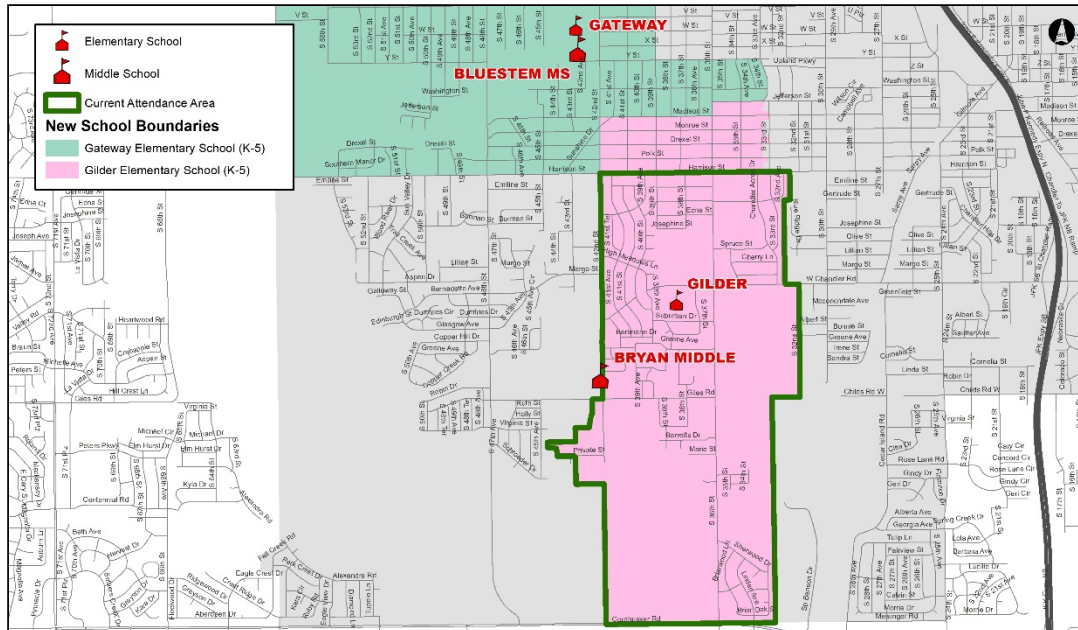

Bond Phase 2 Construction and Boundaries Update Gilder Elementary School

Boundary Changes:

- At the beginning of the 2023-24 school year, Gilder Elementary’s attendance boundaries will change.
 - The northern boundary of Gilder Elementary will extend, as a portion of Gateway Elementary’s southeastern boundary will transition to Gilder Elementary.
 - Gilder Elementary will continue to be assigned to Bryan Middle.

Grade Level Configuration:

- Starting in the 2023-24 school year, Gilder Elementary will become a PK-5 school.
- Grade six classes will transition to Bryan Middle.

Omaha Public Schools is committed to regular, ongoing communication with impacted families throughout Bond Phase 2. For more information, please visit www.ops.org/SAP or contact the Gilder Elementary office at (531) 299-1500.